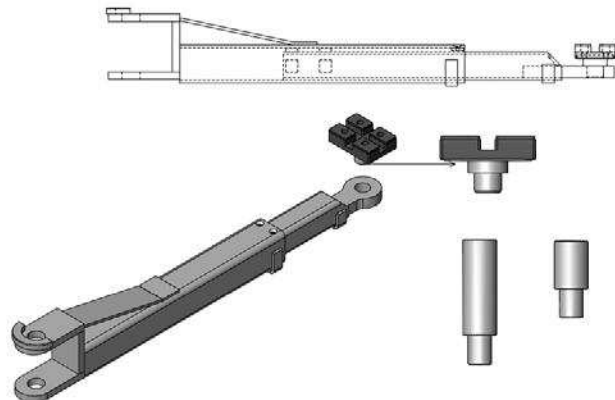

Albarakat auto