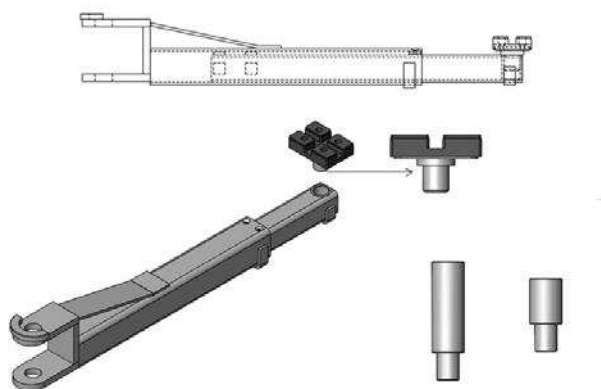

Albarakat auto